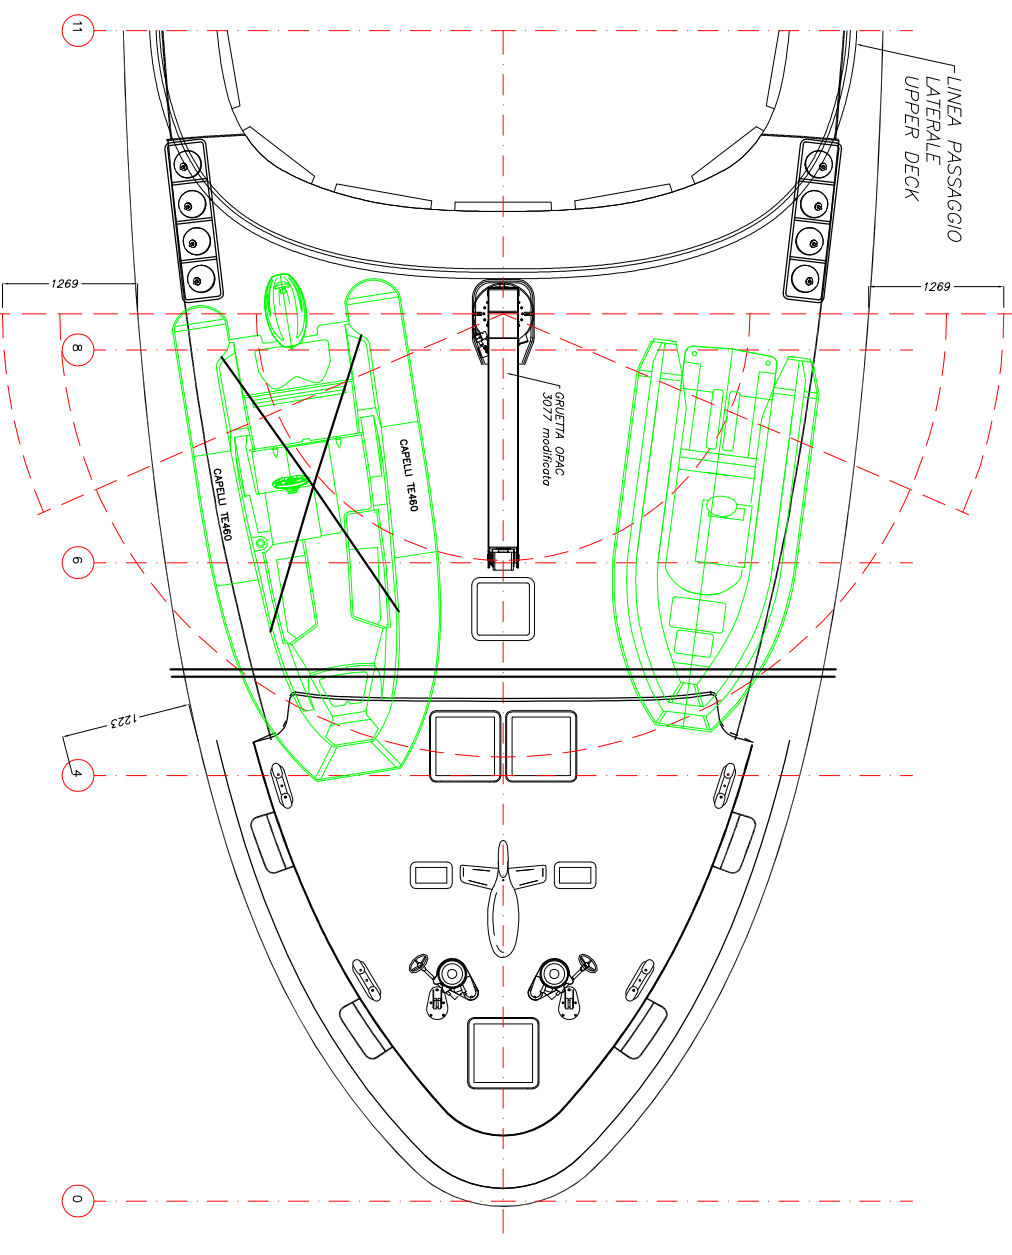

SOLUZIONE 1 - CAPELLI TE460 + TENDER 350

GRUETTA POSIZIONATA A PRUA

SOLUZIONE 2 - CAPELLI TE460 + TENDER 350

GRUETTA POSIZIONATA A POPPA

 <p>ITALIAN YACHTS TERRANOVA</p>		PROJECT TYPE	85'
		NUMBER DRAWING	T85_01_003A
DESCRIPTION / TITLE			
TERRANOVA 85 - SIG. MALDARIZZI			
Cinematismo gru/tender			
DATE	SCALE	WORKY	NOTE
11.11.15	1:40		Soluzione n°1 tender CAPELLI TE460
DESIGNER			
THIS DESIGN IS EXCLUSIVE PROPERTY OF TERRANOVA ITALIAN YACHTS. WITHOUT AUTHORIZATION BY TERRANOVA ITALIAN YACHTS NOT BE REPRODUCED, IMPROVED OR ADAPTED.			