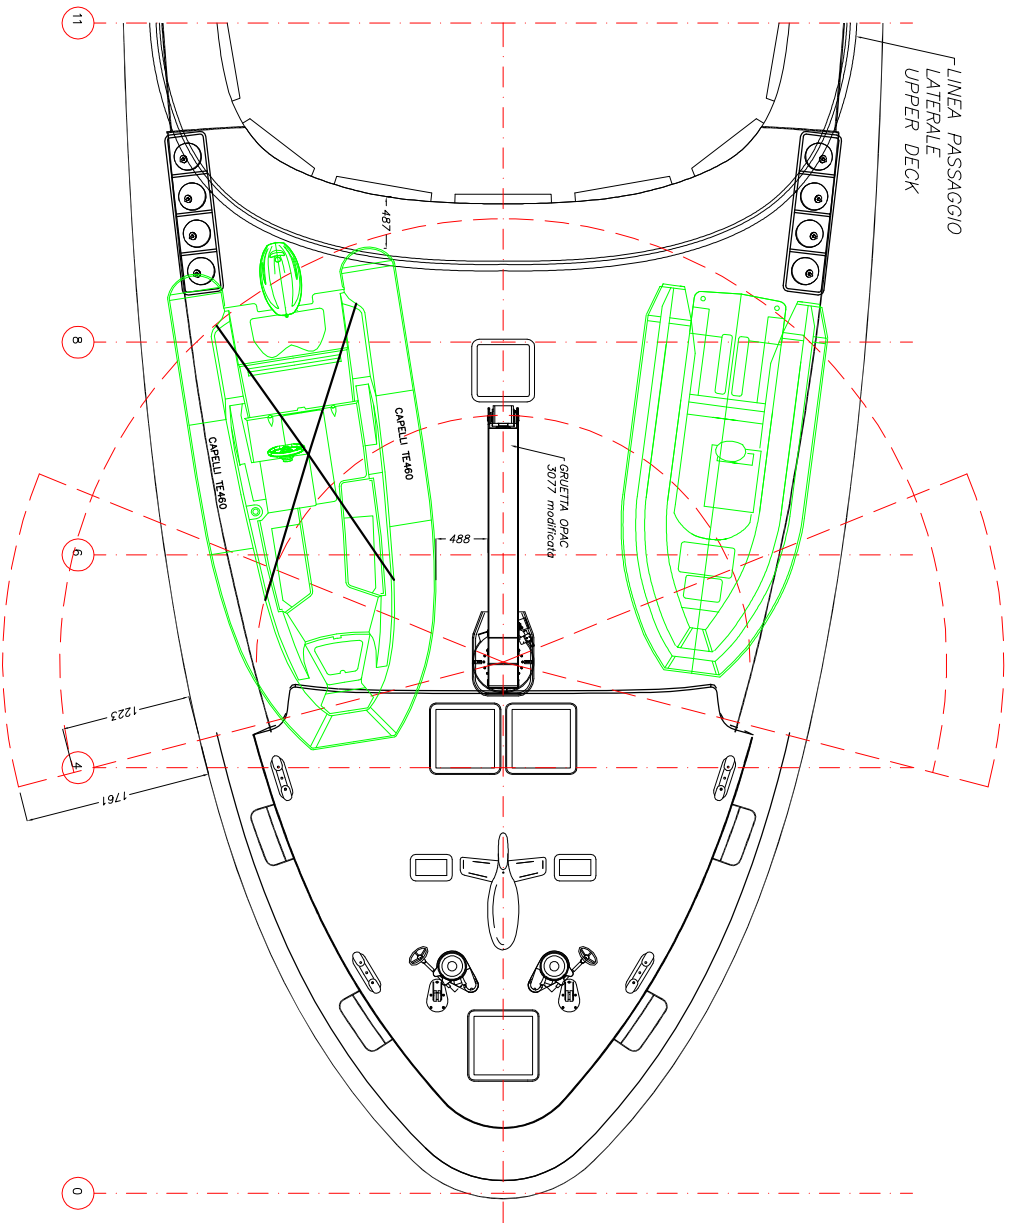

SOLUZIONE 1 - CAPELLI TE460 + TENDER 350

GRUETTA POSIZIONATA A PRUA

SOLUZIONE 2 - CAPELLI TE460 + TENDER 350

GRUETTA POSIZIONATA A POPPA

 <p>ITALIAN YACHTS TERRANOVA</p>		PROJECT TYPE	85'
		NUMBER DRAWING	T85_01_003A
DESCRIPTION / TITLE			
TERRANOVA 85 - SIG. MALDARIZZI			
Cinematismo gru/tender			
DATE	SCALE	WORKY	NOTE
11.11.15	1:40		Soluzione n°1 tender CAPELLI TE460
DESIGNER			
THIS DESIGN IS EXCLUSIVE PROPERTY OF TERRANOVA ITALIAN YACHTS. WITHOUT AUTHORIZATION BY TERRANOVA ITALIAN YACHTS NOT BE REPRODUCED, IMPROVED OR ADAPTED.			